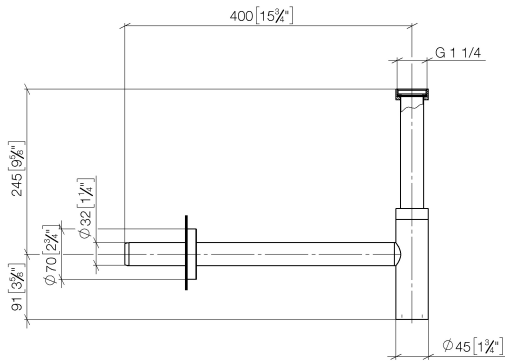

Siphon for basin - Brushed Bronze

LULU

10 060 970

• rosette Ø 70 mm

Fits: LULU, TARA, LISSÉ, VAIA, META

	Brushed Bronze	10 060 970-42
	Chrome	10 060 970-00
	Brushed Platinum	10 060 970-06
	Platinum	10 060 970-08
	Durabronze (23kt Gold)	10 060 970-09
	Dark Chrome	10 060 970-19
	Light Gold	10 060 970-26
	Brushed Light Gold	10 060 970-27
	Brushed Durabronze (23kt Gold)	10 060 970-28
	Matte Black	10 060 970-33
	Brushed Champagne (22kt Gold)	10 060 970-46
	Champagne (22kt Gold)	10 060 970-47
	Brushed Chrome	10 060 970-93
	Brushed Dark Platinum	10 060 970-99

10 060 970

mm [inches]

10 060 970

Parts for other finishes can be found here: [Chrome](#)

Spare parts list

No.	Item Number	Name	Quantity used	Delivery time
1	09 14 20 060 90	seal	1	2
2	09 28 23 007-42	pipe	1	60
3	09 23 30 022-42	nut	2	60
4	09 14 03 015 90	seal	1	2
5	09 28 23 019-42	pipe	1	-
Spare part can no longer be ordered, please order the replacement item				
6	09 14 10 149 90	seal	1	2
7	04 11 01 045 00-42	casing	1	60
8	09 14 10 148 90	seal	2	2
9	09 21 02 004-42	lid	1	60
10	09 14 10 112 90	seal	2	2
11	09 28 23 018-42	pipe	1	60
12	09 27 20 060-42	rosette	1	60