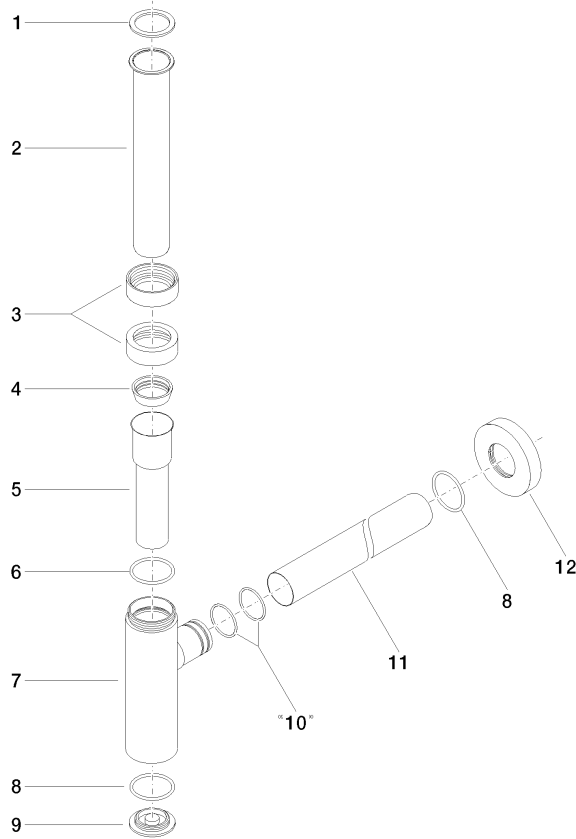

Siphon for basin - Brushed Bronze

LULU

10 060 970

• rosette Ø 70 mm

Fits: LULU, TARA, LISSÉ, VAIA, META

	Brushed Bronze	10 060 970-42
	Chrome	10 060 970-00
	Brushed Platinum	10 060 970-06
	Platinum	10 060 970-08
	Durabronze (23kt Gold)	10 060 970-09
	Dark Chrome	10 060 970-19
	Light Gold	10 060 970-26
	Brushed Light Gold	10 060 970-27
	Brushed Durabronze (23kt Gold)	10 060 970-28
	Matte Black	10 060 970-33
	Brushed Champagne (22kt Gold)	10 060 970-46
	Champagne (22kt Gold)	10 060 970-47
	Brushed Chrome	10 060 970-93
	Brushed Dark Platinum	10 060 970-99

10 060 970

mm [inches]

10 060 970

Parts for other finishes can be found here: [Chrome](#)

Spare parts list

No.	Item Number	Name	Quantity used	Delivery time
1	09 14 20 060 90	seal	1	2
2	09 28 23 007-42	pipe	1	60
3	09 23 30 022-42	nut	2	60
4	09 14 03 015 90	seal	1	2
5	09 28 23 019-42	pipe	1	-
Spare part can no longer be ordered, please order the replacement item				
6	09 14 10 149 90	seal	1	2
7	04 11 01 045 00-42	casing	1	60
8	09 14 10 148 90	seal	2	2
9	09 21 02 004-42	lid	1	60
10	09 14 10 112 90	seal	2	2
11	09 28 23 018-42	pipe	1	60
12	09 27 20 060-42	rosette	1	60